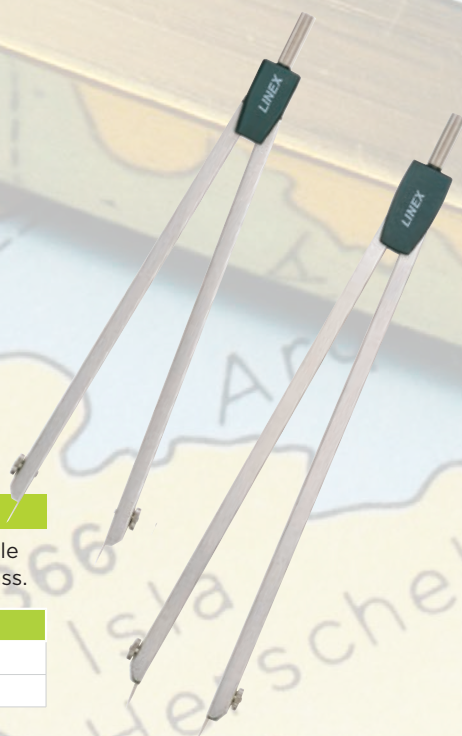

Nautical Course Plotters

Nautical Chart Plotter

Nautical chart plotter, ruler type with rotating graduated disk and magnetic scale. The scale on the graduated side is oriented on the graduation lines. Nautical mile and km scale along the edge. Matt upper side can be written on with a pencil. 38x12 cm. Material: colourless, transparent PETG.

Order code	Length	Length
100412073	15 cm	6" inch
100411016	17.5 cm	7" inch
100412077	20 cm	8" inch

Dividers

Dividers

High quality dividers with removable needles. Material: Nickel-plated brass.

Order code	Length	Length
100412053	15 cm	6" inch
100411009	17.5 cm	7" inch

Dividers, singlehand

Solid, good quality quick-set compass. Works as a singlehanded divider. Spans up to 19.5 cm. Material: Stove-enamelled brass.

Order code	Length	Length
100411014	17 cm	7" inch

Compasses

Super Rulers

Linex's legendary super ruler uses a unique antislid principle, which makes it far more effective and easier to use than a traditional ruler. An integrated rubber strip prevents the ruler from sliding on the surface. The ruler can easily be repositioned by tilting it. Material: glass-clear acrylic with green centre section.