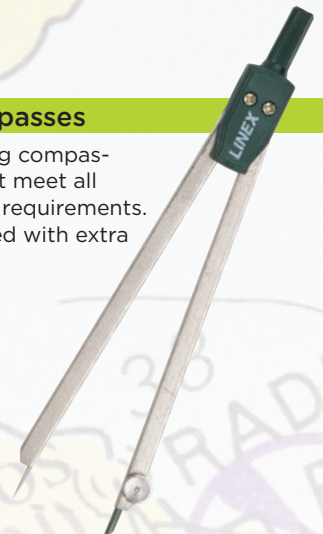

Compasses

Drawing compasses that meet all quality requirements. Supplied with extra leads.

Order code	Length	Length
100412042	14 cm	6" inch