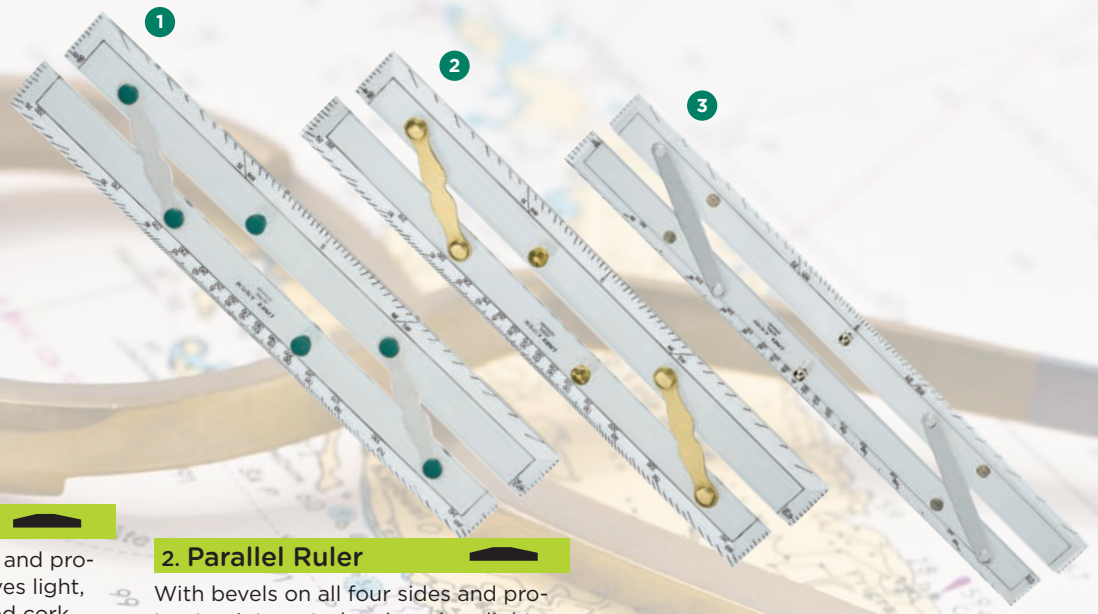

HAMELIN

NAUTICAL

- Things to sea -

LINEX

Bantex

Parallel Rulers

1. Parallel Ruler

With bevels on all four sides and protractor. Integrated spring gives light, sliding movement. Embedded cork discs on the bottom prevent the ruler from sliding. Graduation 360°. Aluminium arms and plastic fittings. Material: crystal-clear acrylic.

Order code	Lenth	Thick-ness
100413018	30 cm	3.0 mm
100413019	38 cm	4.0 mm

2. Parallel Ruler

With bevels on all four sides and protractor. Integrated spring gives light, sliding movement. Embedded cork discs on the bottom prevent the ruler from sliding. Graduation 360°. Brass arms and fittings. Material: crystal-clear acrylic.

Order code	Lenth	Thick-ness
100413020	38 cm	4.0 mm

3. Parallel Ruler

Bevels on all four sides. Graduation 360°. Cork discs on the bottom. Material: acrylic and arm and fittings in aluminium.

Order code	Lenth	Thick-ness
100412008	45 cm	5.0 mm

Steel Rulers

Cutting Ruler with bevel

Precision divided cutting ruler with bevel. Equipped with safe cutting edge and rubber strip on the back, so that the ruler does not move.

Order code	Length	Width
100414220	100 cm	3,5 cm