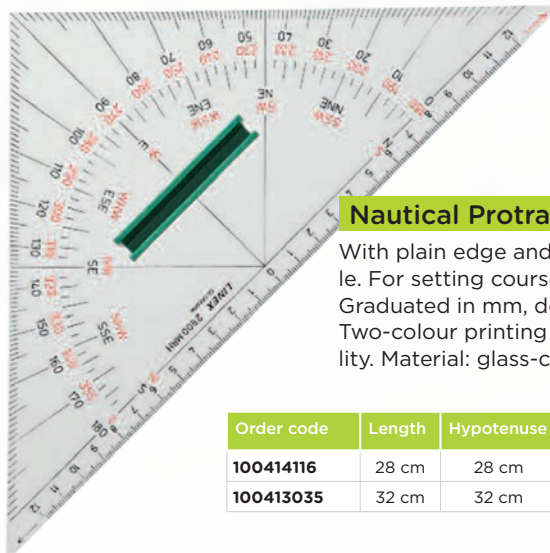

Order code	Lenth	Thick-ness
100413020	38 cm	4.0 mm

3. Parallel Ruler

Bevels on all four sides. Graduation 360°. Cork discs on the bottom. Material: acrylic and arm and fittings in aluminium.

Order code	Lenth	Thick-ness
100412008	45 cm	5.0 mm

5. Nautical Protractor

With plain edge and practical grip. Precision divided in degrees and lines. The hypotenuse is divided in mm. Material: Glass-clear dunilon.

Order code	Lenght	Hypotenuse	Cathetus	Thickness
100413014	28 cm	28 cm	20 cm	2.75 mm

Nautical Protractor

With plain edge. Practical protractor for setting course and bearing. Matt upper side can be written on with a pencil. 13x13 cm Material: colourless, transparent PETG.

Order code	Lenght	Width	Thickness
100413015	13 cm	13 cm	1.0 mm

Order code	Lenght	Width	Thickness
100413017	38 cm	12 cm	1.0 mm

Nautical Course Plotter

Practical course plotter for setting course and bearing, with integrated magnetic scale and meridian lines. Transparent square base, ideal for chart tables. User instructions included. 14x14 cm base and 37.7 cm arm. Material: colourless, transparent PETG.