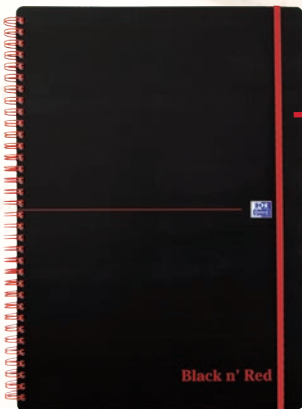

Oxford Black n' Red anteckningsbok

Water-resistant polypro cover

The Oxford Black 'n' Red notebook with its elegant black and red cover is a guarantee of quality and timelessness. Ideal for notes that are to be kept for a long time. With red twin spiral that makes it easy to browse and lies totally flat when the notebook is opened. Black 'n' Red notebooks are the first choice of professionals and others who want to make a professional impression. Supplied to business people since 1964.