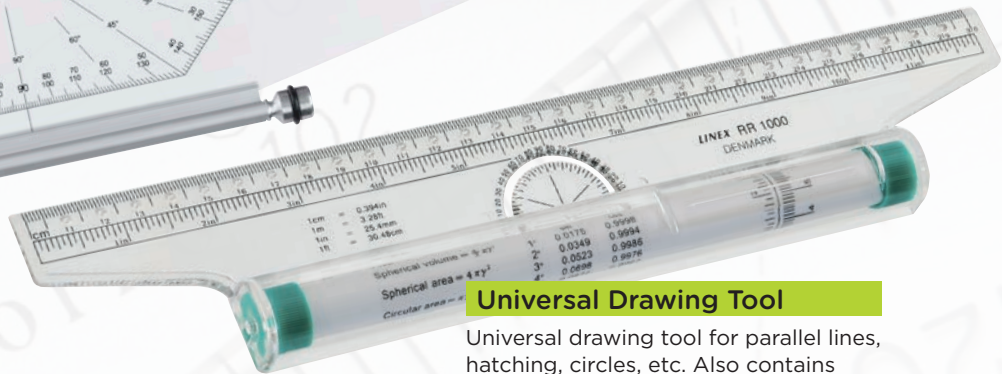

Universal Drawing Tool

Universal drawing tool for parallel lines, hatching, circles, etc. Also contains 180° protractor.
Material: Transparent PS.

Order code	Length
100411018	35 cm

Steel Rulers

Cutting Ruler with bevel

Precision divided cutting ruler with bevel. Equipped with safe cutting edge and rubber strip on the back, so that the ruler does not move.

Order code	Length	Width
100414220	100 cm	3,5 cm