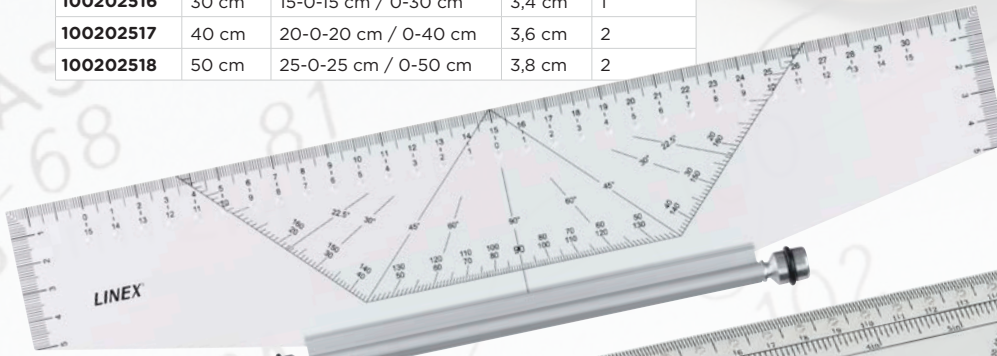

Order code	Length	Scale	Width	Rub strip
100202516	30 cm	15-0-15 cm / 0-30 cm	3,4 cm	1
100202517	40 cm	20-0-20 cm / 0-40 cm	3,6 cm	2
100202518	50 cm	25-0-25 cm / 0-50 cm	3,8 cm	2

Universal Drawing Tool

Universal drawing tool for parallel lines, shading, circles, etc. Also includes a 180° protractor. With aluminium roller with rubber coating so it sits well on the desk.

Order code	Length
400100937	35 cm