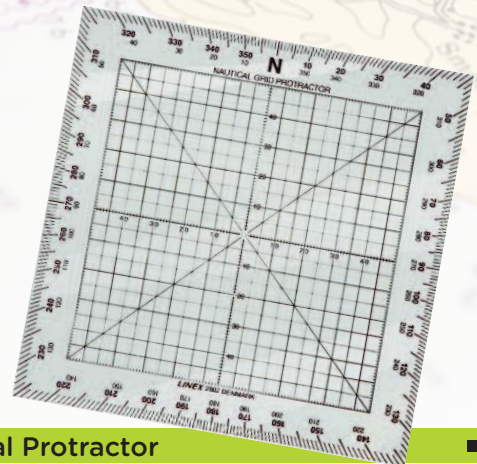

Nautical Protractors