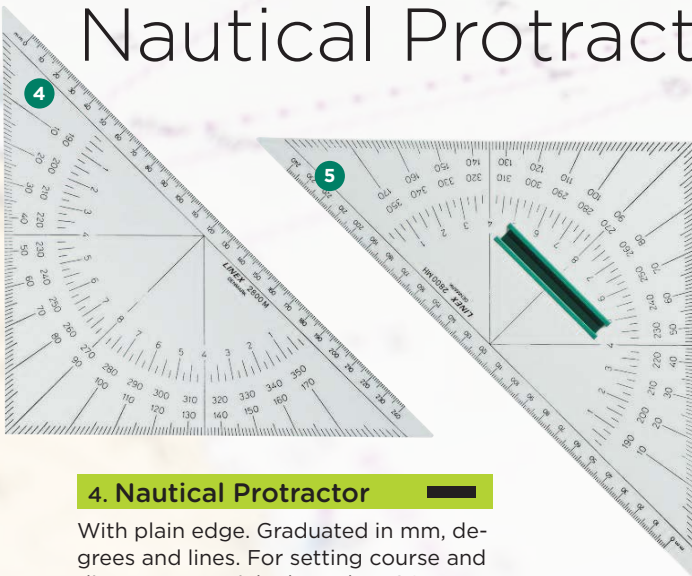

HAMELIN

NAUTICAL

- Things to sea -

LINEX

Bantex

Parallel Rulers

1. Parallel Ruler

With bevels on all four sides and protractor. Integrated spring gives light, sliding movement. Embedded cork discs on the bottom prevent the ruler from sliding. Graduation 360°. Aluminium arms and plastic fittings. Material: crystal-clear acrylic.

Order code	Lenth	Thick-ness
100413018	30 cm	3.0 mm
100413019	38 cm	4.0 mm

2. Parallel Ruler

With bevels on all four sides and protractor. Integrated spring gives light, sliding movement. Embedded cork discs on the bottom prevent the ruler from sliding. Graduation 360°. Brass arms and fittings. Material: crystal-clear acrylic.

Order code	Lenth	Thick-ness
100413020	38 cm	4.0 mm

3. Parallel Ruler

Bevels on all four sides. Graduation 360°. Cork discs on the bottom. Material: acrylic and arm and fittings in aluminium.

Order code	Lenth	Thick-ness
100412008	45 cm	5.0 mm

Nautical Protractors

4. Nautical Protractor

With plain edge. Graduated in mm, degrees and lines. For setting course and distance. Material: glass-clear SAN.

Order code	Lenght	Hypotenuse	Cathetus	Thickness
100414088	28 cm	28 cm	20 cm	2.75 mm